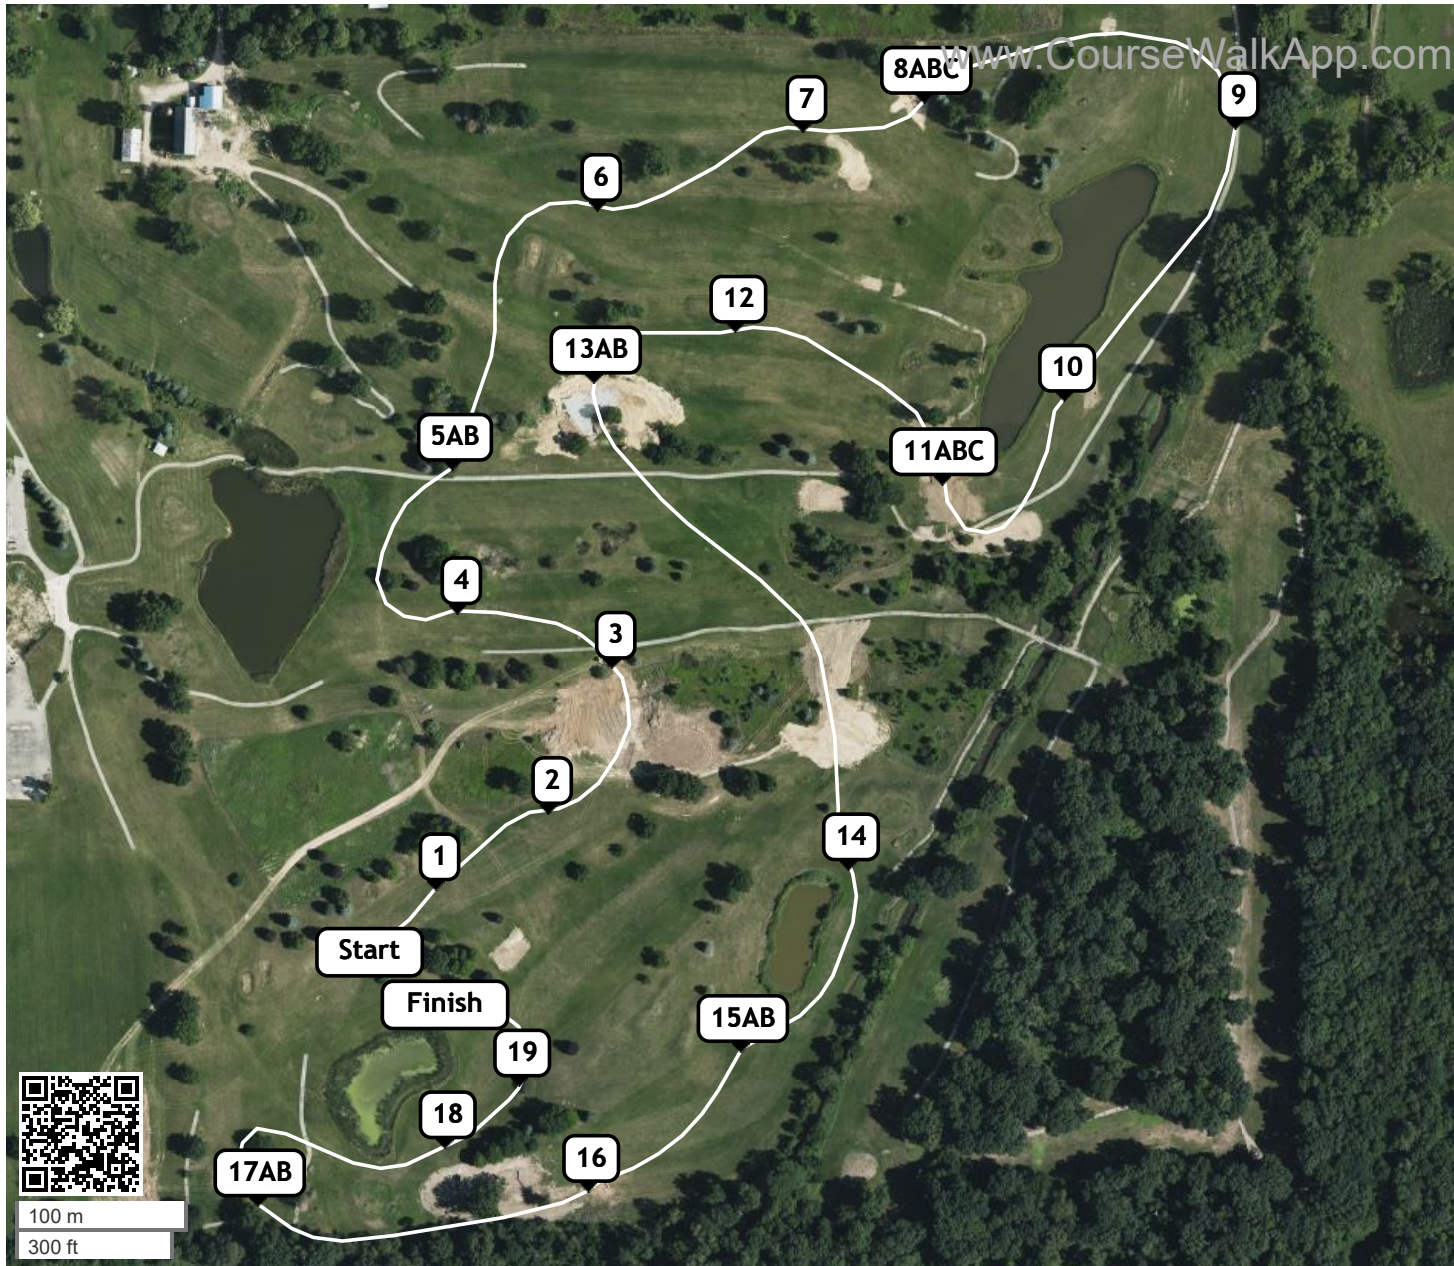

Cobblestone Farm HT at Revel Run (ID: 29406) - Modified

- 1 Barn
- 2 Table
- 3 Brush
- 4 Bridge
- 5AB 2 Roll Tops
- 6 Oxer
- 7 Coop
- 8ABC Coffin
- 9 Shoulder Table
- 10 MIM Table
- 11ABC The 8th Green
- 12 Table
- 13AB Water
- 14 Table
- 15AB Roll to Wedge
- 16 Trakehner
- 17AB The Hollow
- 18 Bench
- 19 Cabin

Distance: 2796 m
Speed: 490 m/min
Optimum Time: 5:43
Time Limit: 11:26

Orange numbers on blue background.